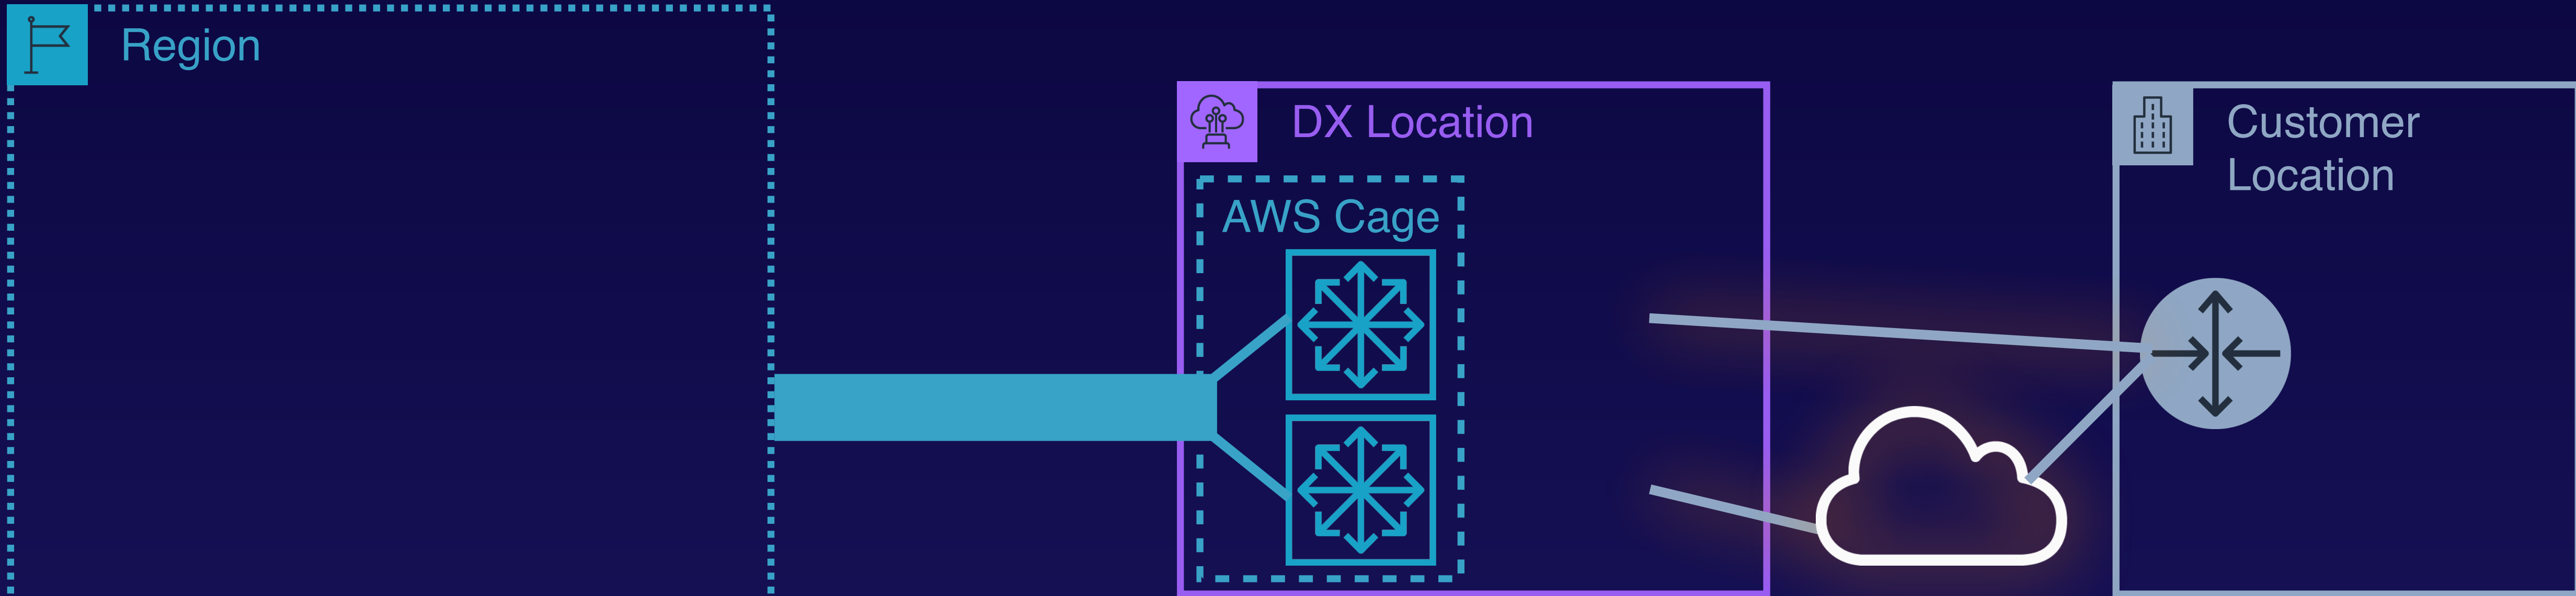

Demo: DX Connections

Steven Moran

TECHNICAL INSTRUCTOR

Did He Really Make a DX Connection?

Customer must establish connection with DX Location using local telco carrier.

Did He Really Make a DX Connection?

Local telcos wouldn't hook me up from home.

This Chapter's DX Demonstrations Are Brought to You By...

Megaport

- 3,000+ connections to AWS.
- Private Layer 2 and Layer 3 connectivity.
- Deliver Hosted VIF (1Mb - 5G) & Hosted Connections (50Mb - 10G).
- Software Defined Network Portal & API.
- Elastic - Dynamically allocate bandwidth.

Did He Really Make a DX Connection?

Did He Really Make a DX Connection?

Full end-to-end demonstrations not possible without physical connection to DX Location.