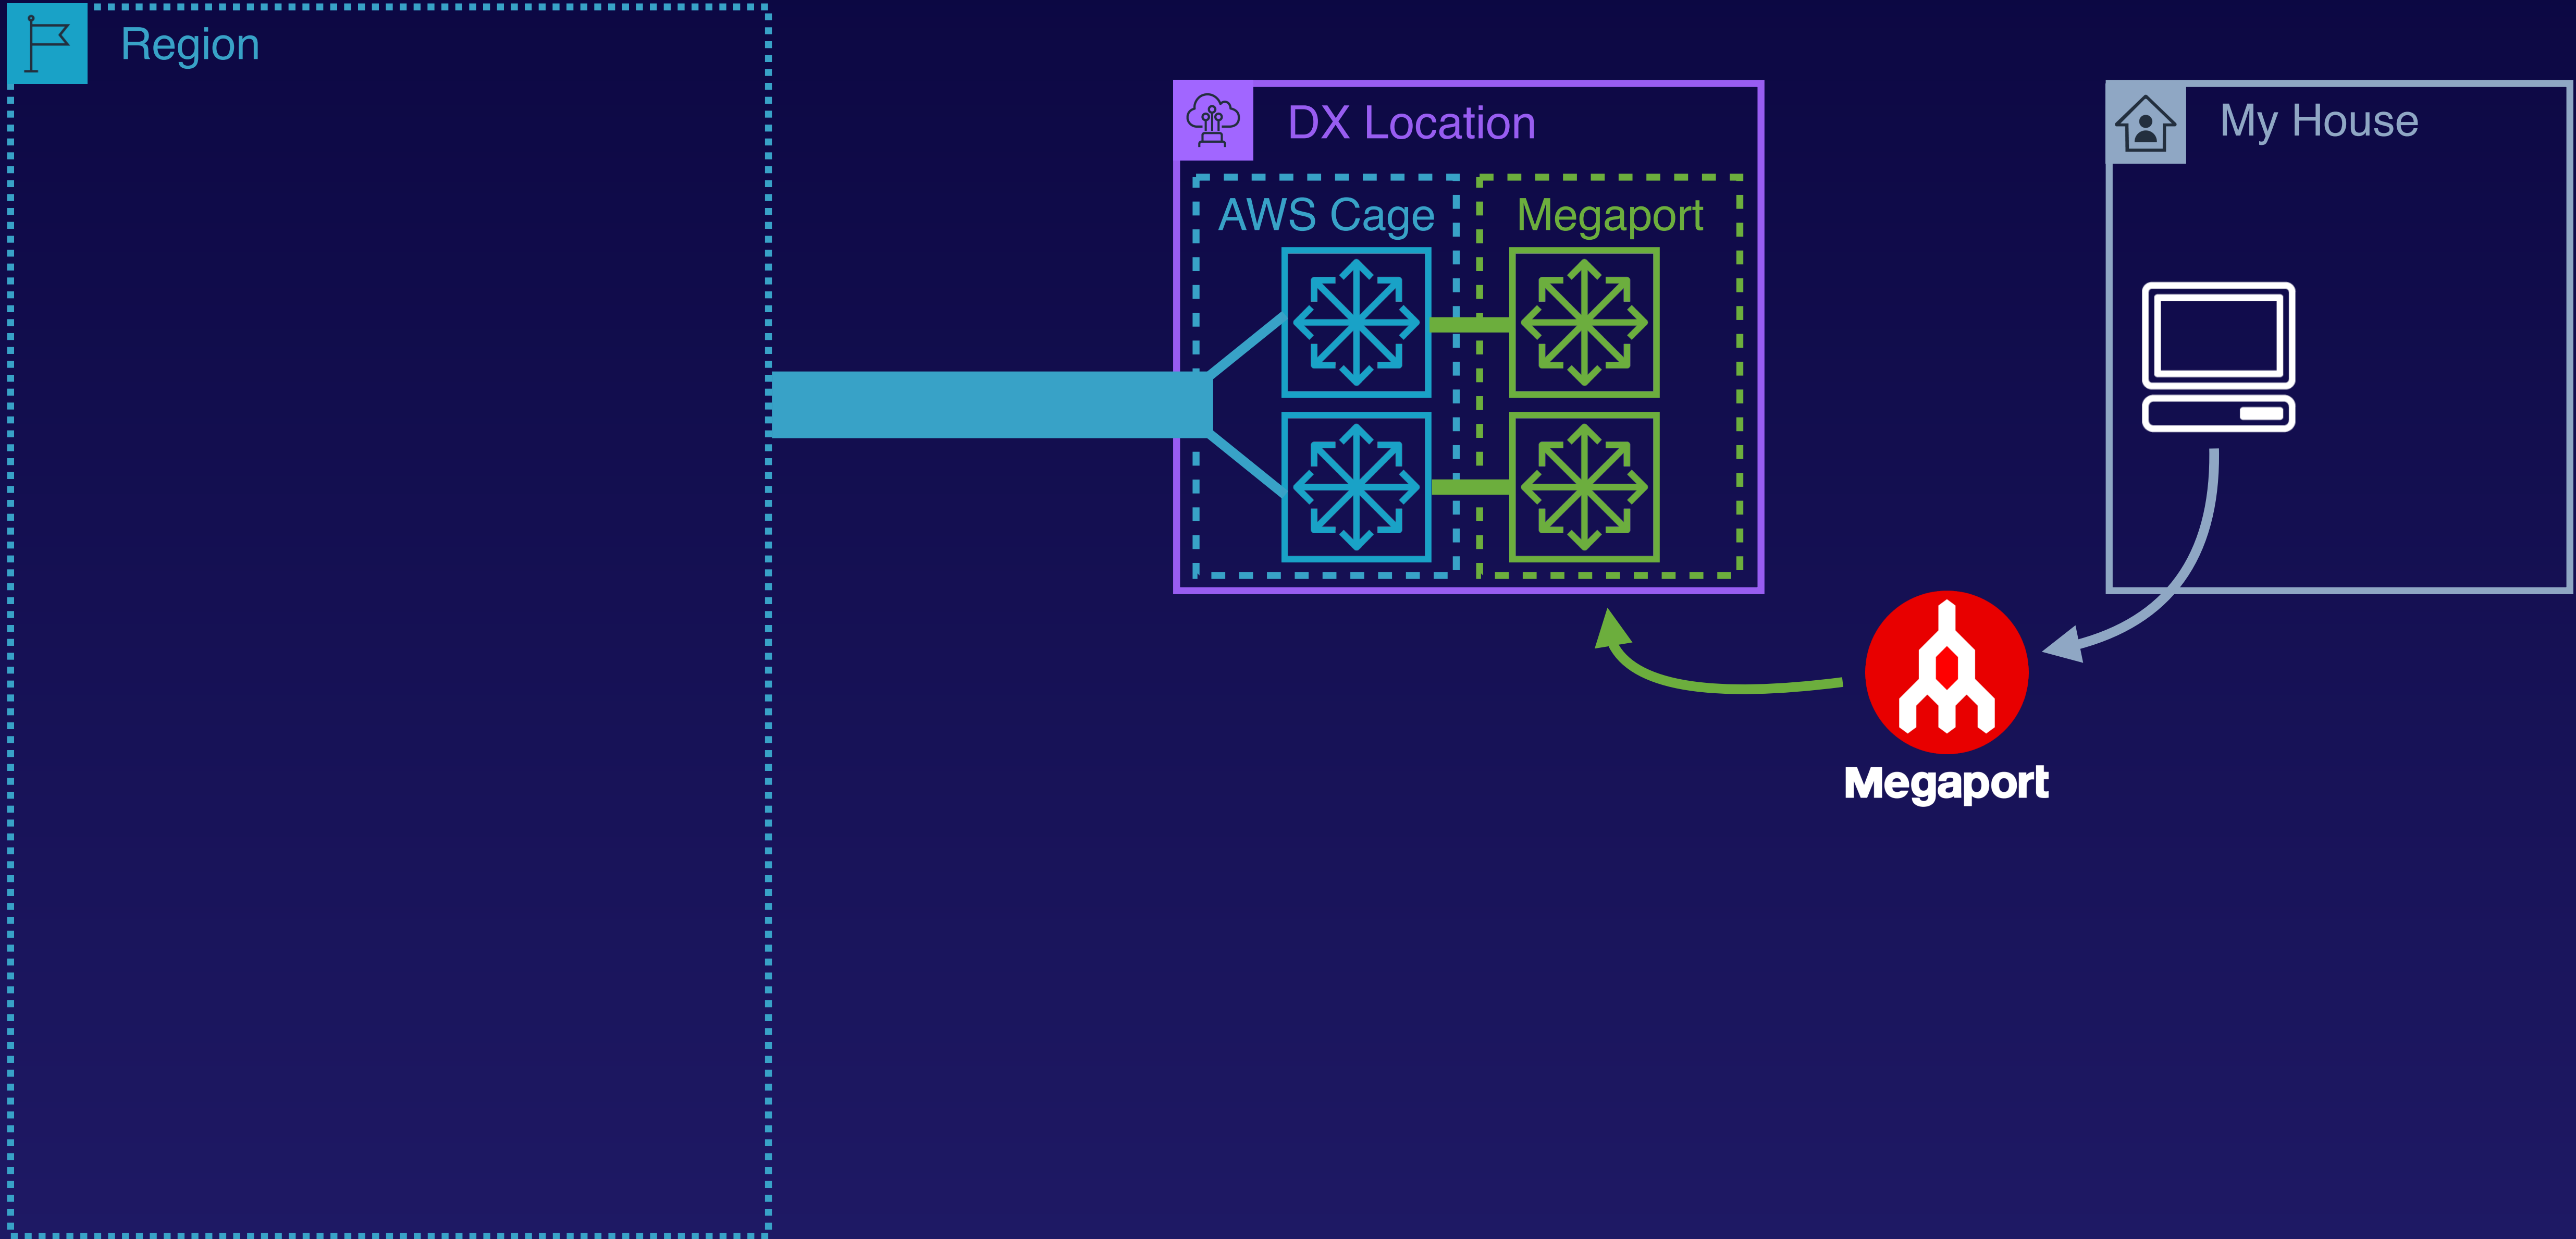

Demo: DX Connections

Steven Moran

TECHNICAL INSTRUCTOR

Did He Really Make a DX Connection?

Customer must establish connection with DX Location using local telco carrier.

Did He Really Make a DX Connection?

Local telcos wouldn't hook me up from home.

This Chapter's DX Demonstrations Are Brought to You By...

Megaport

- 3,000+ connections to AWS.
- Private Layer 2 and Layer 3 connectivity.
- Deliver Hosted VIF (1Mb - 5G) & Hosted Connections (50Mb - 10G).
- Software Defined Network Portal & API.
- Elastic - Dynamically allocate bandwidth.

Did He Really Make a DX Connection?

Did He Really Make a DX Connection?

Full end-to-end demonstrations not possible without physical connection to DX Location.