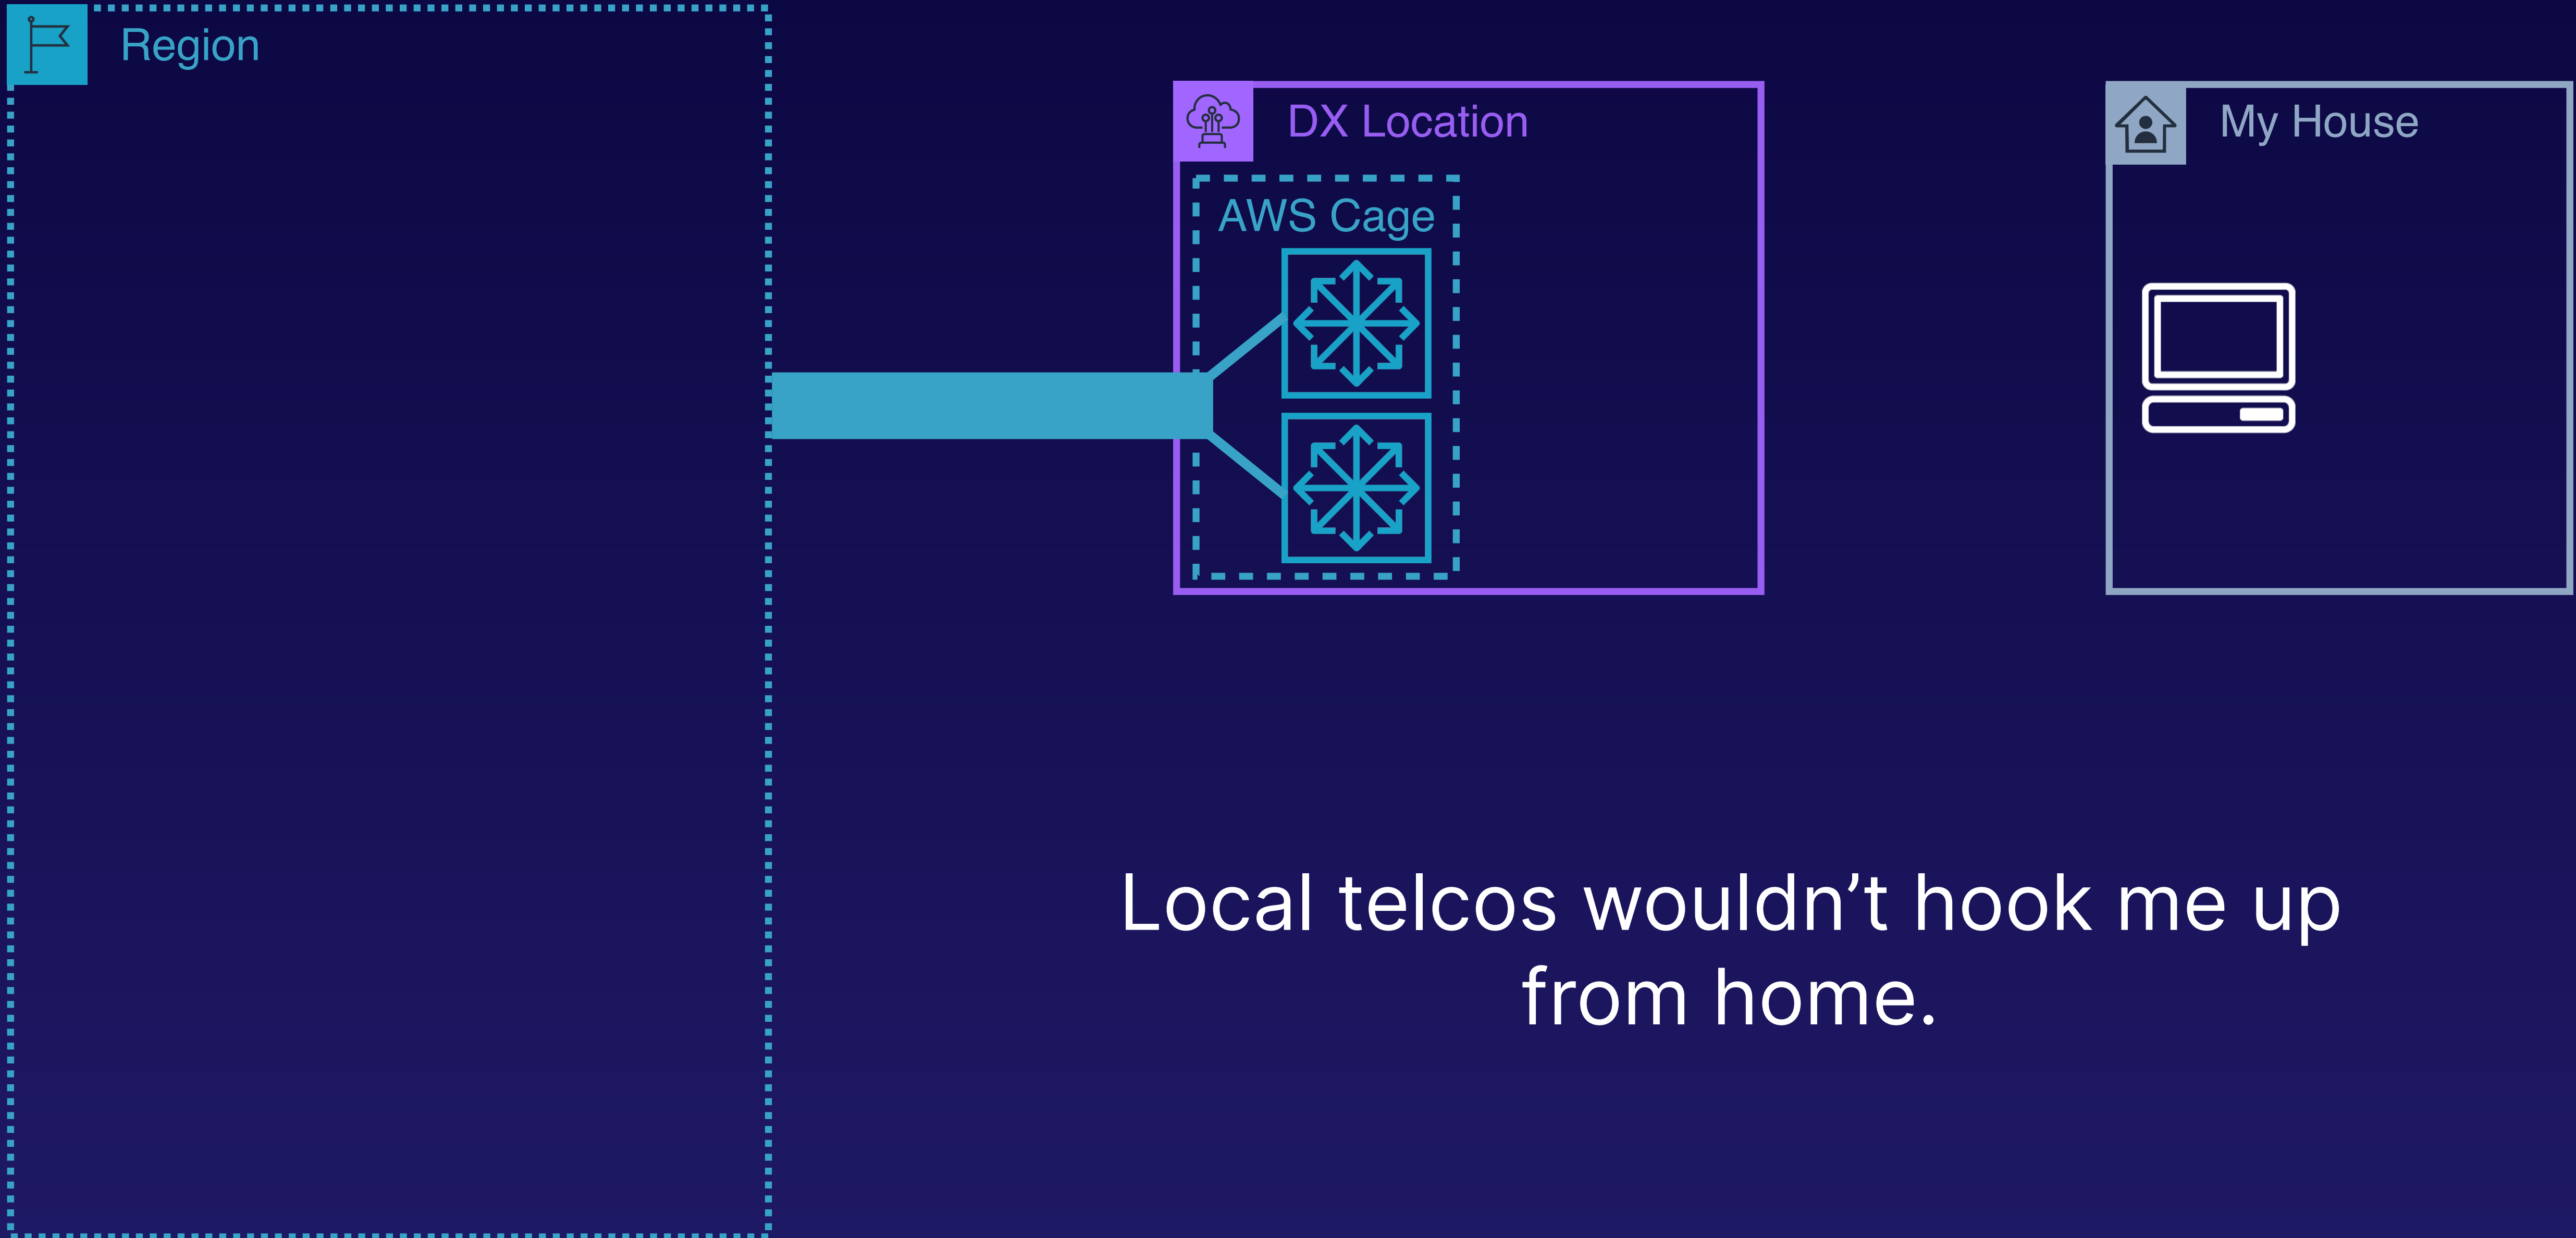

Demo: DX Connections

Steven Moran

TECHNICAL INSTRUCTOR

Did He Really Make a DX Connection?

Customer must establish connection with DX Location using local telco carrier.

Did He Really Make a DX Connection?

Local telcos wouldn't hook me up from home.

This Chapter's DX Demonstrations Are Brought to You By...

Megaport

- 3,000+ connections to AWS.
- Private Layer 2 and Layer 3 connectivity.
- Deliver Hosted VIF (1Mb - 5G) & Hosted Connections (50Mb - 10G).
- Software Defined Network Portal & API.
- Elastic - Dynamically allocate bandwidth.

Did He Really Make a DX Connection?

Did He Really Make a DX Connection?

Full end-to-end demonstrations not possible without physical connection to DX Location.