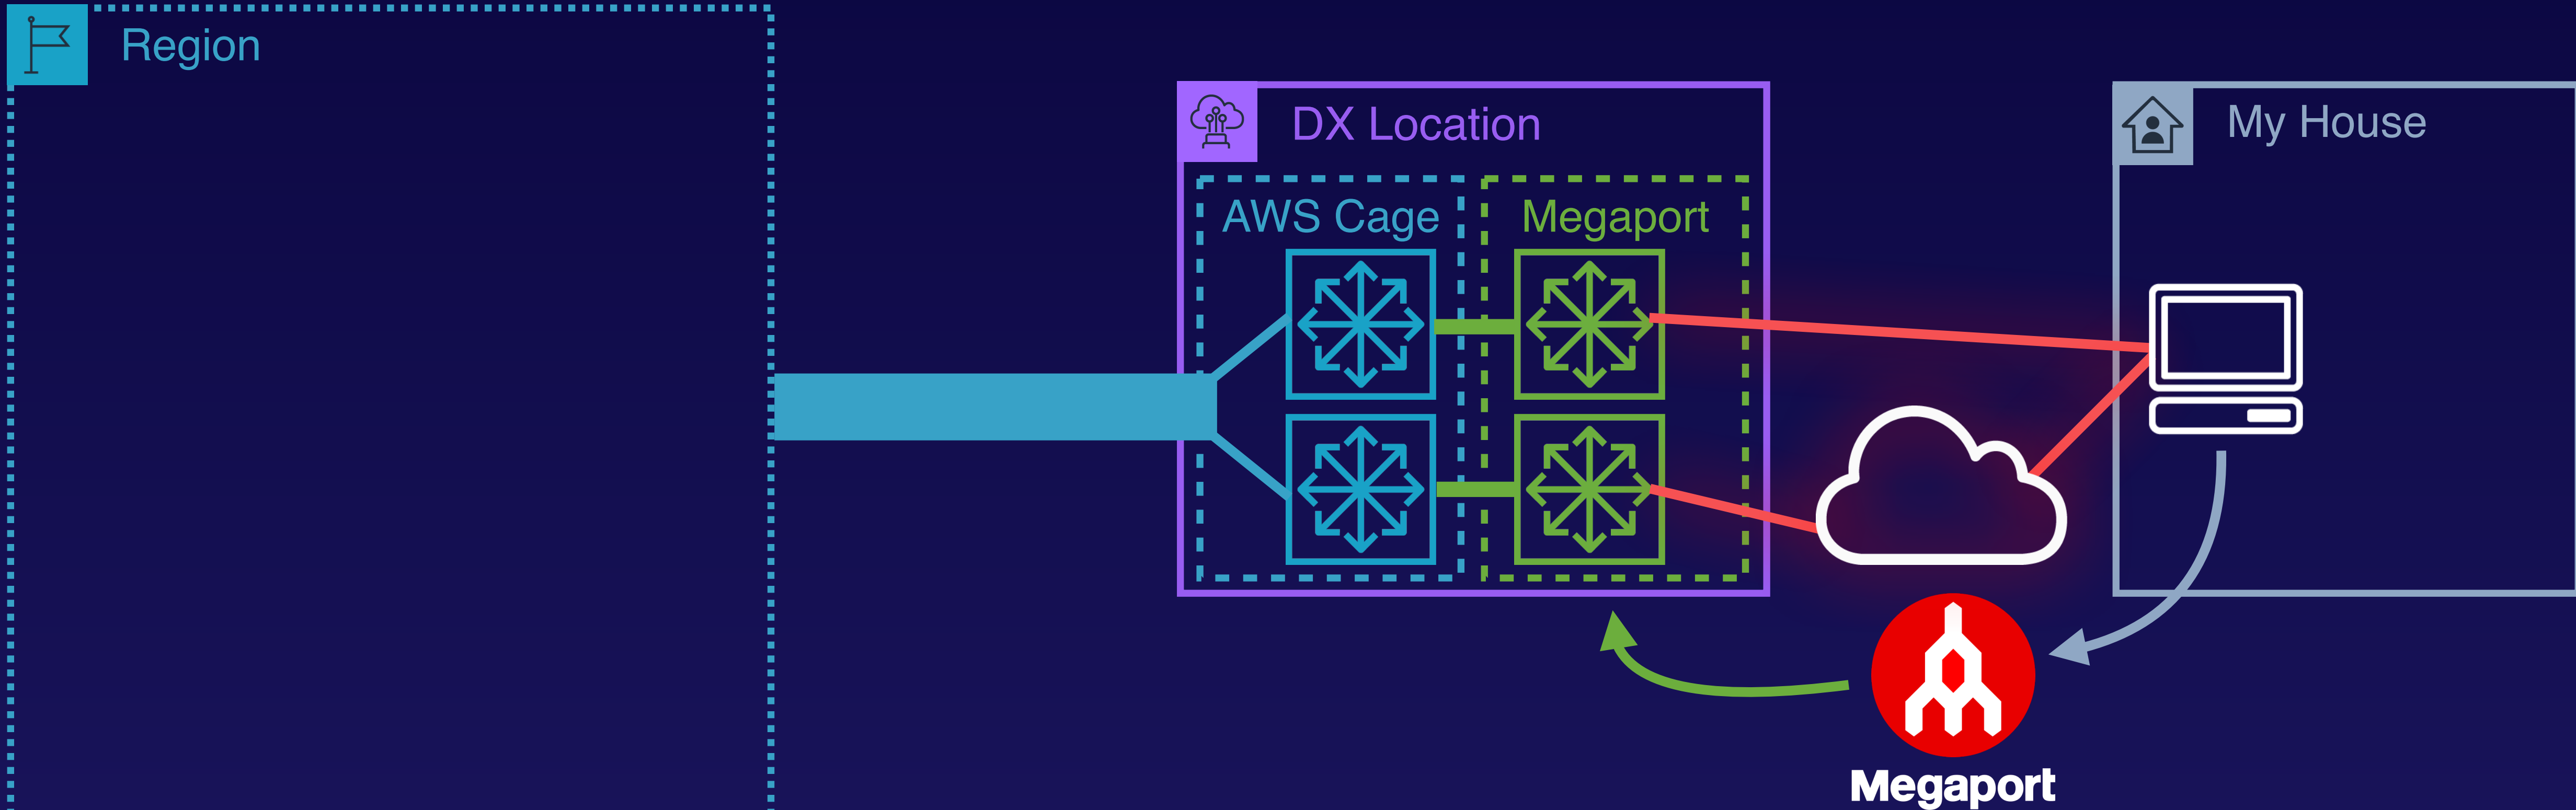

Local telcos wouldn't hook me up from home.

This Chapter's DX Demonstrations Are Brought to You By...

Megaport

- 3,000+ connections to AWS.
- Private Layer 2 and Layer 3 connectivity.
- Deliver Hosted VIF (1Mb - 5G) & Hosted Connections (50Mb - 10G).
- Software Defined Network Portal & API.
- Elastic - Dynamically allocate bandwidth.

Did He Really Make a DX Connection?

Did He Really Make a DX Connection?

Full end-to-end demonstrations not possible without physical connection to DX Location.