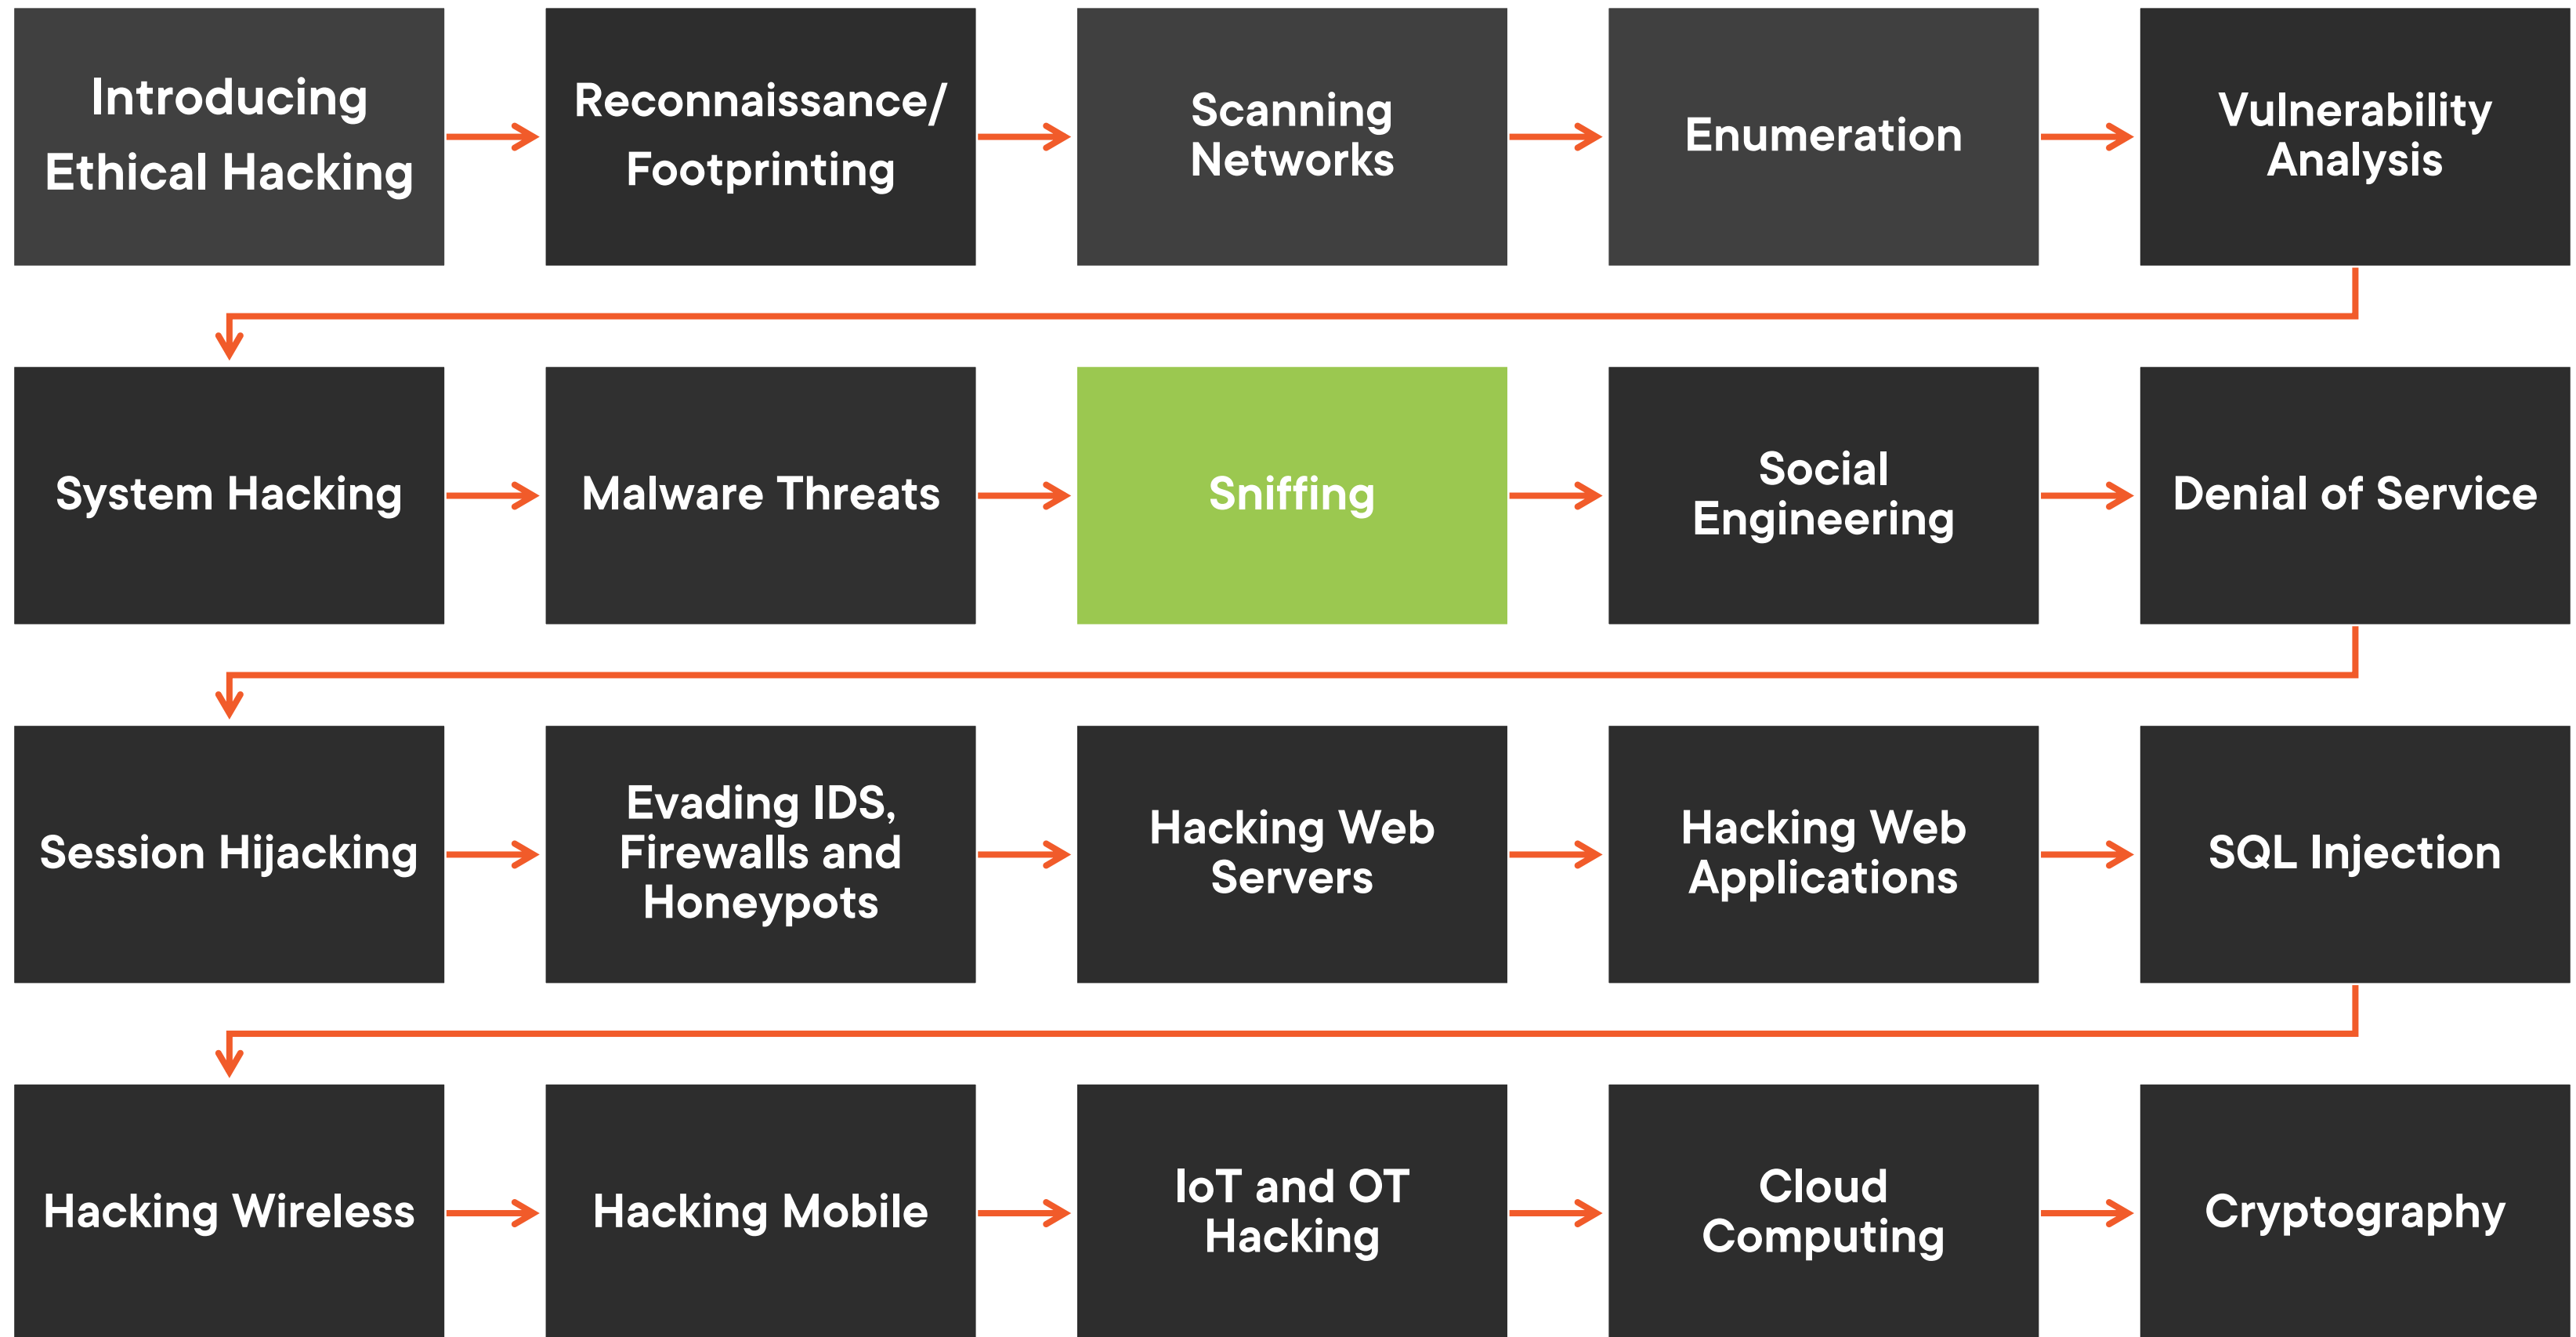

Ethical Hacking: Wireless

Comparing Wireless Terminologies

Dale Meredith

MCT | CEI | CEH | MCSA | MCSE
Cyber Security Expert

dalemeredith.com | Twitter: @dalemeredith | LinkedIn: dalemeredith

Ethical Hacking Series

Dale's Study Tips

<https://t.me/learningnets>

New security loopholes are consistently popping up because of wireless networking.

Kevin Mitnick

Some notes about the
demos/labs

Key Terms

DSSS

Key Terms

**Direct-sequence
spread spectrum**

DSSS

DSSS

FHSS

Key Terms

**Frequency-
hopping spread
spectrum**

Hedy Lamarr

Silver screen actress

Access Point

Enables wireless devices to connect to a wired network

BSSID

Key Terms

**Basic service set
identifier**

BSSID

Don't confuse with SSID

Basic Service Set (BSS)