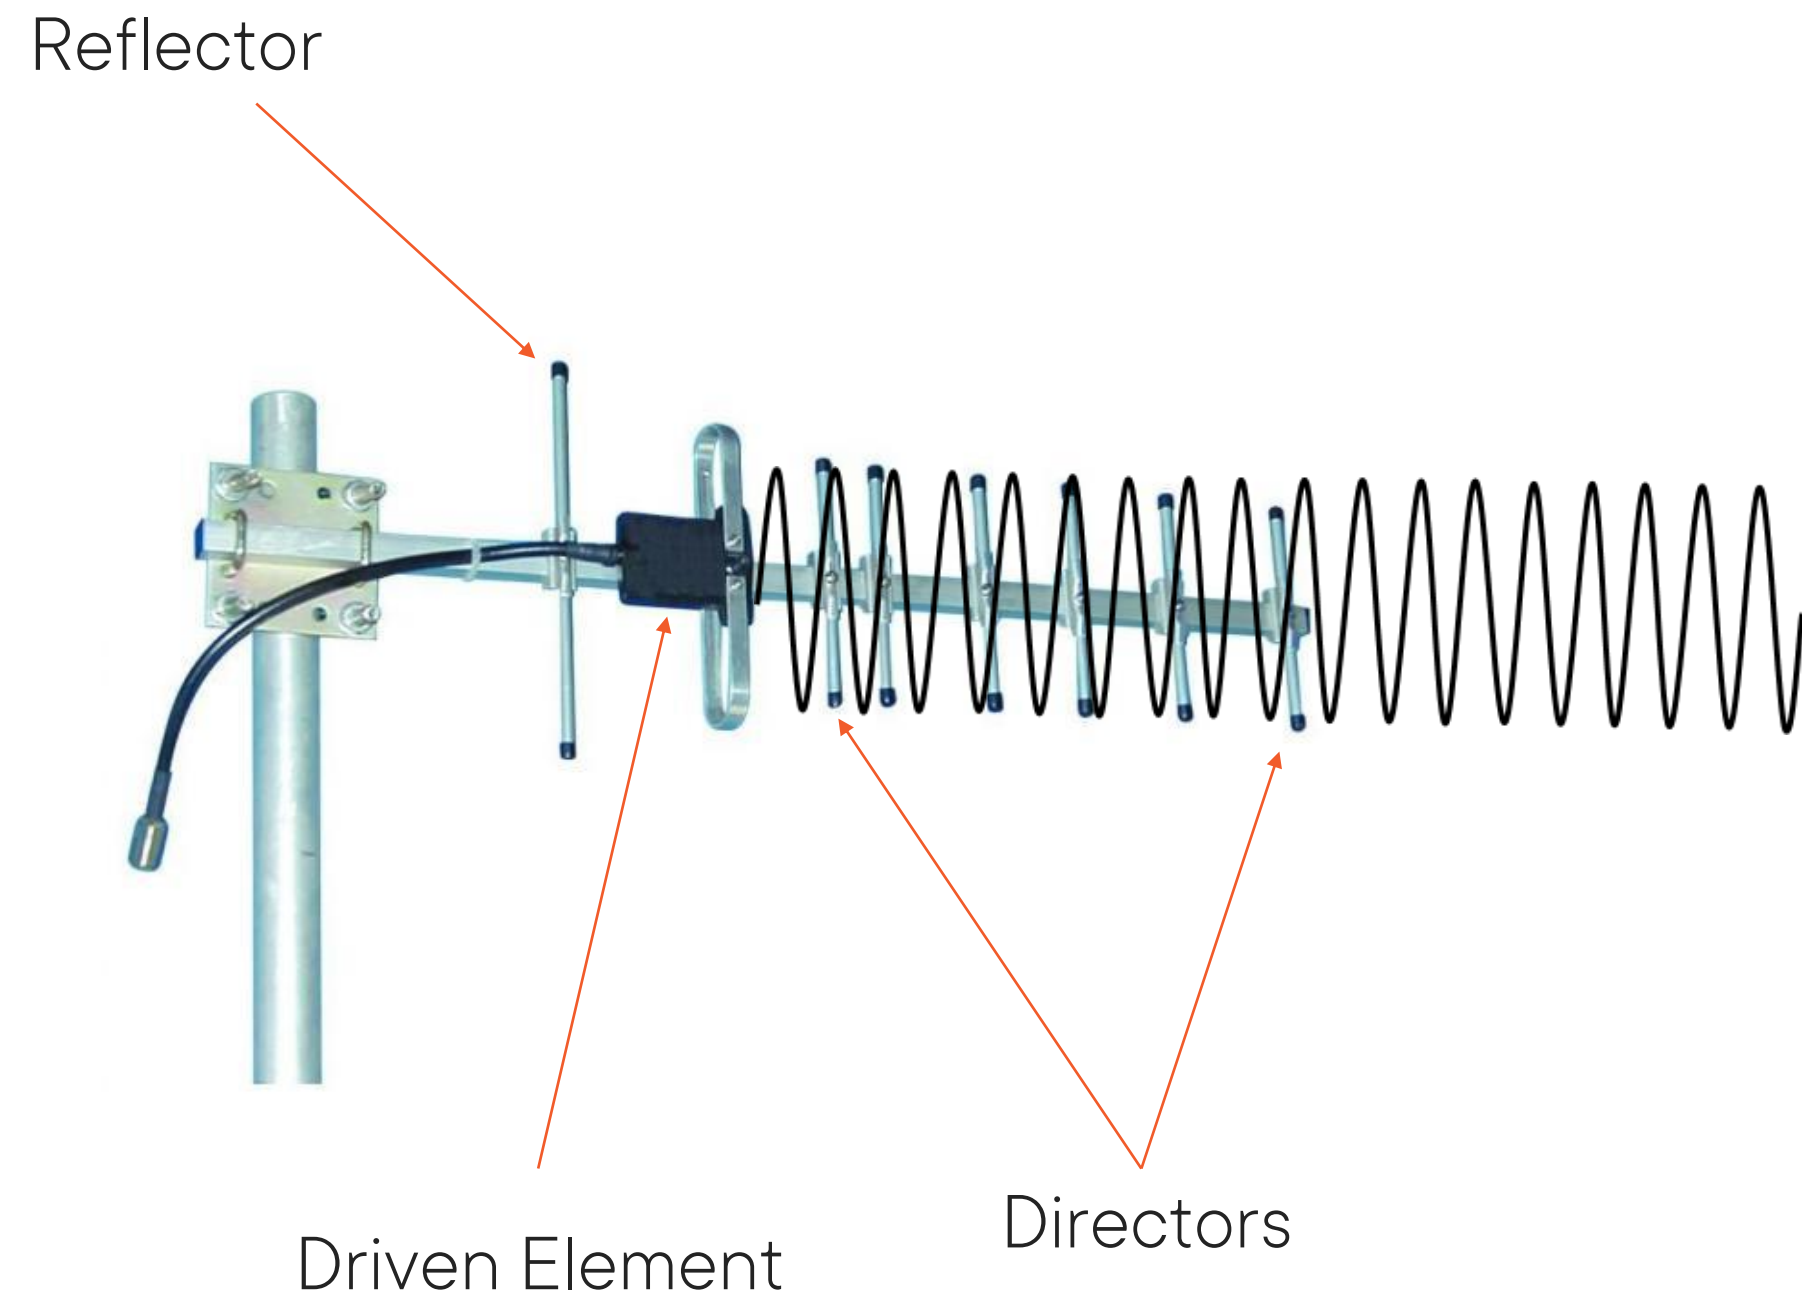

Yagi

**Focused with a long
distance reach**