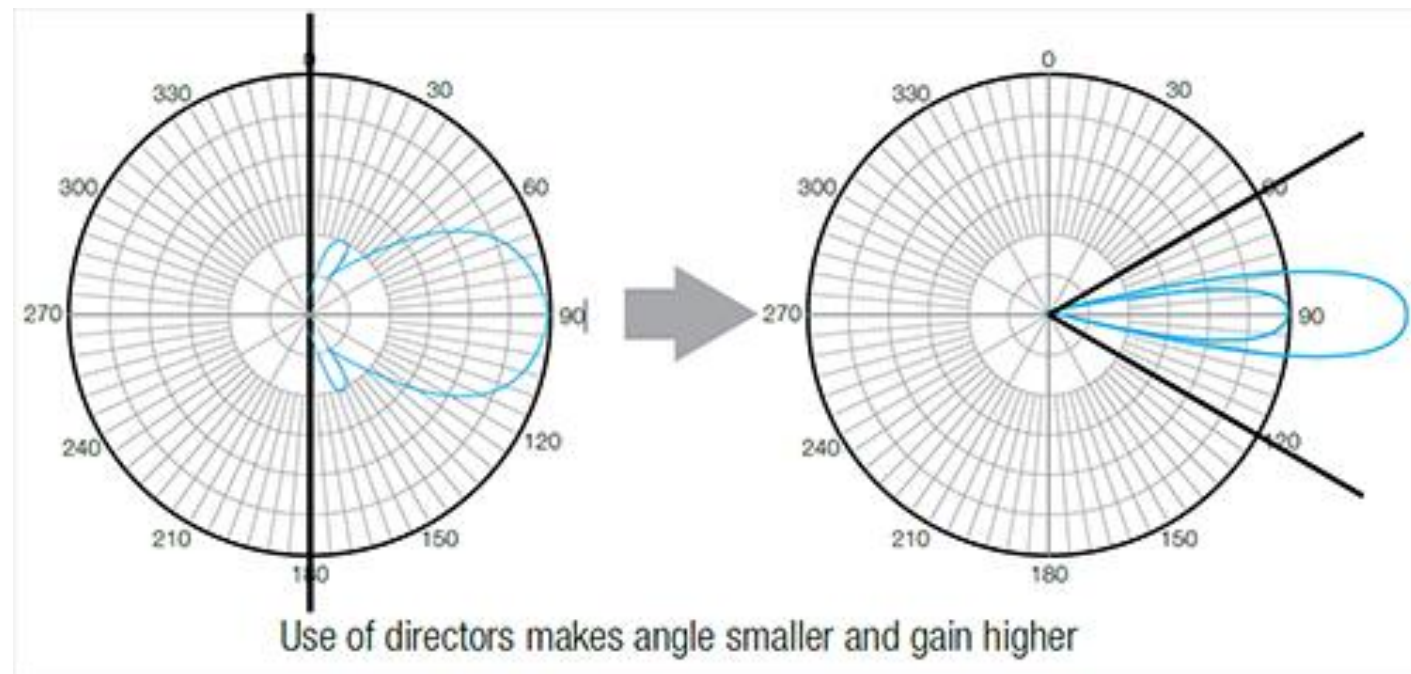

Omnidirectional

Broadcasts 360 degrees vertically

Less powerful

Horizontal vs Vertical

Directional Antenna

**Various degrees
(45/90/180)**

More powerful than Omni's

Directional Antenna

**Various degrees
(45/90/180)**

More powerful than Omni's

Directional Antenna

**Various degrees
(45/90/180)**

More powerful than Omni's

Parabolic Grid

Like a satellite dish with a long distance reach

More powerful than Omni's