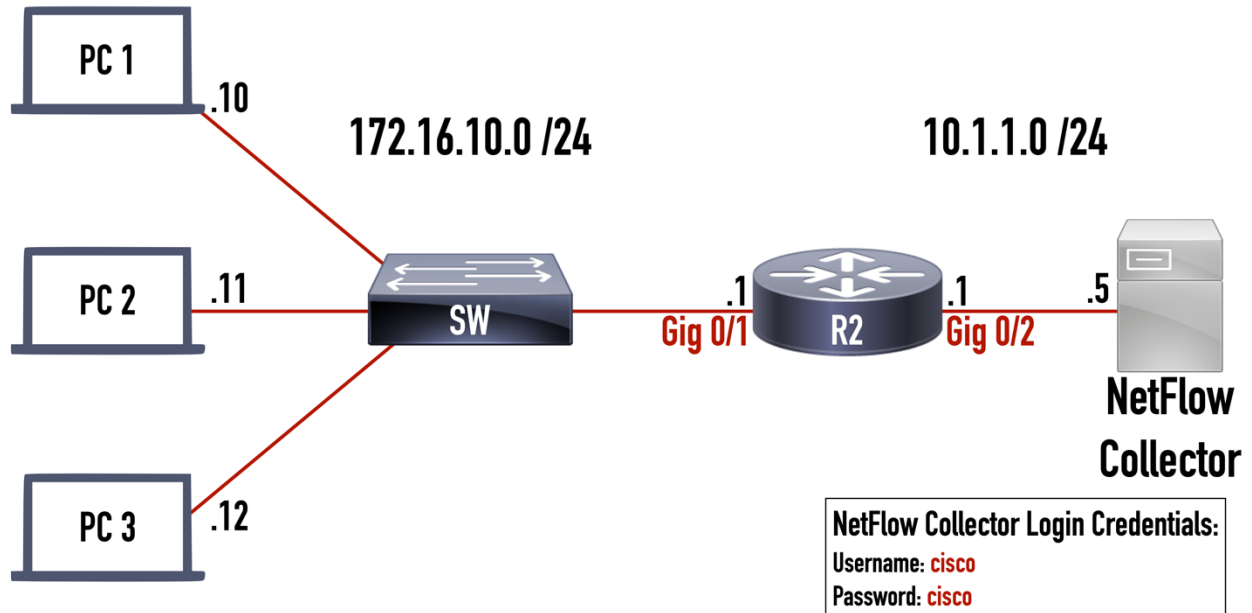

NetFlow Lab

Lab Tasks:

- Configure NetFlow v9 on R1 for the 172.16.10.0 /24 network
- Export to NetFlow collector at 10.1.1.5 over port 9999
- Generate traffic and verify configuration