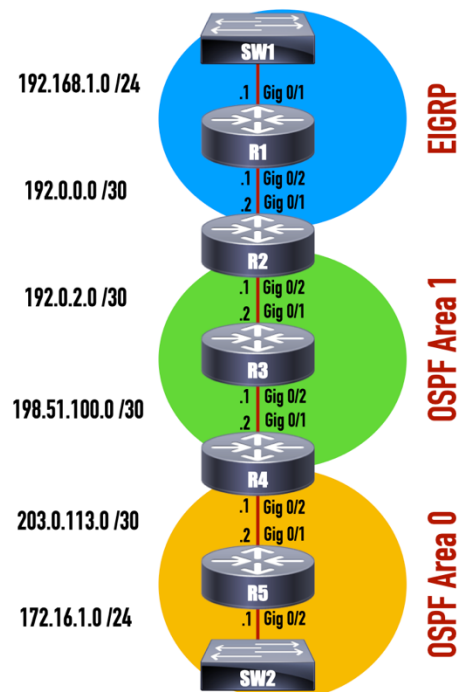

OSPF Route Filtering Lab

Lab Tasks:

- Filter out two inter-area routes learned from OSPF Area 1
- Setup prefix list on ABR (R4)