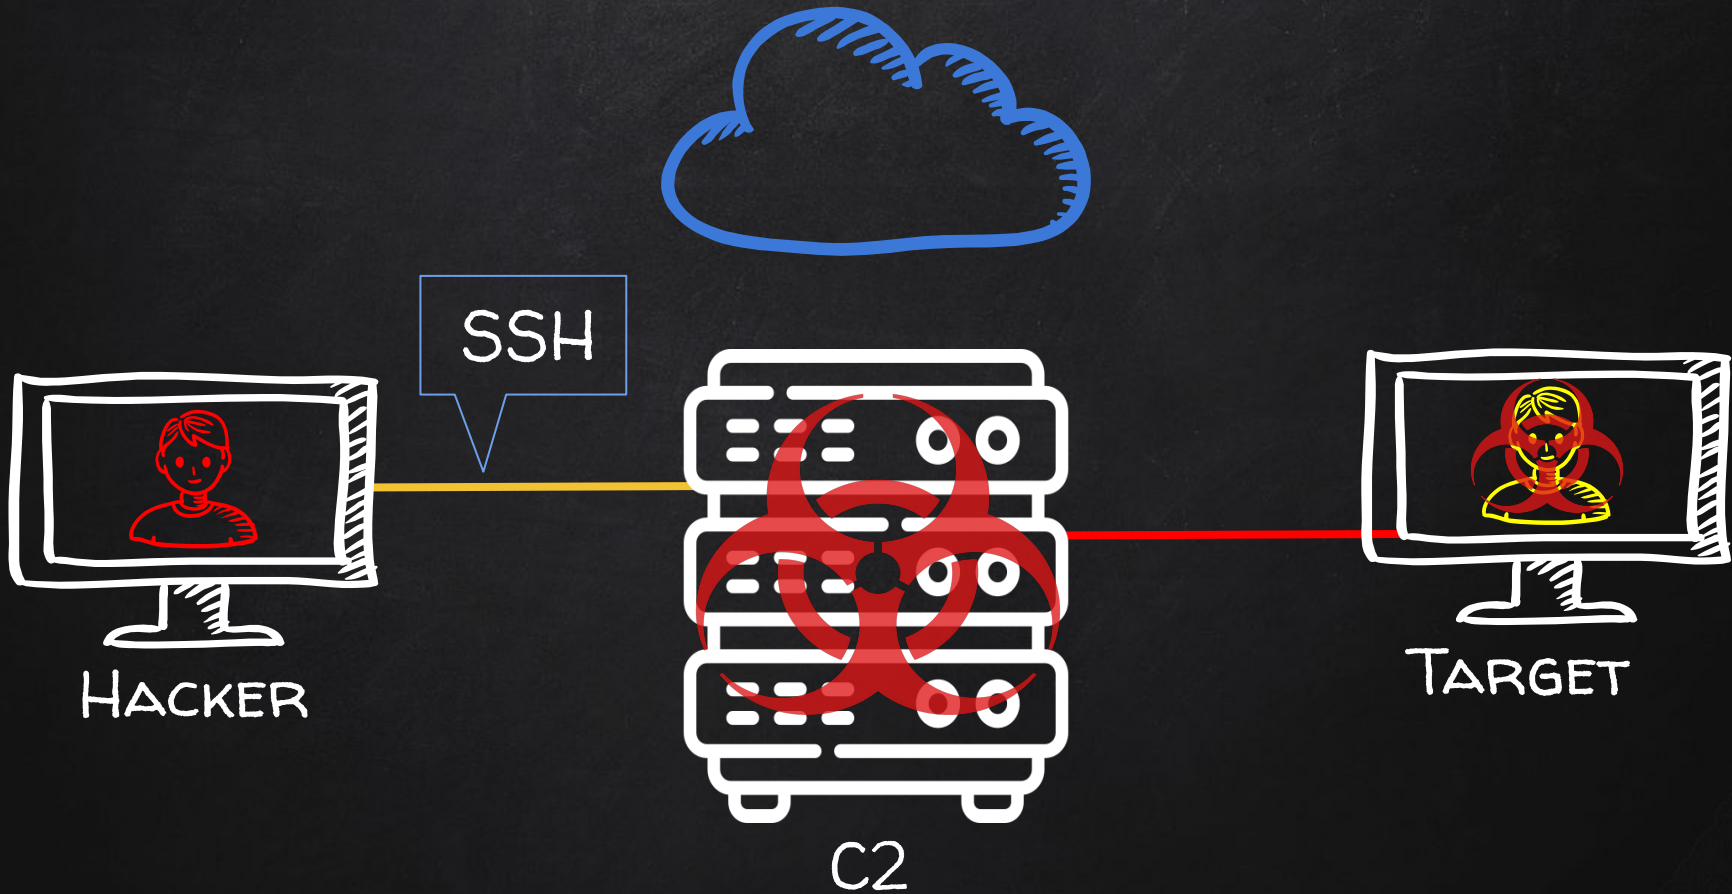

# C2?

- C2 / C&C / Command & Control Server.
- A program that can **remotely** communicate and control computers.
  - Execute system commands.
  - Access system resources.
  - Extract sensitive data.
  - Pivot.
  - ...etc
- Typically made up of 2 parts:
  - Agent / Client / Backdoor → **Runs on the target system.**
  - Server → **Runs on the cloud.**

TARGET