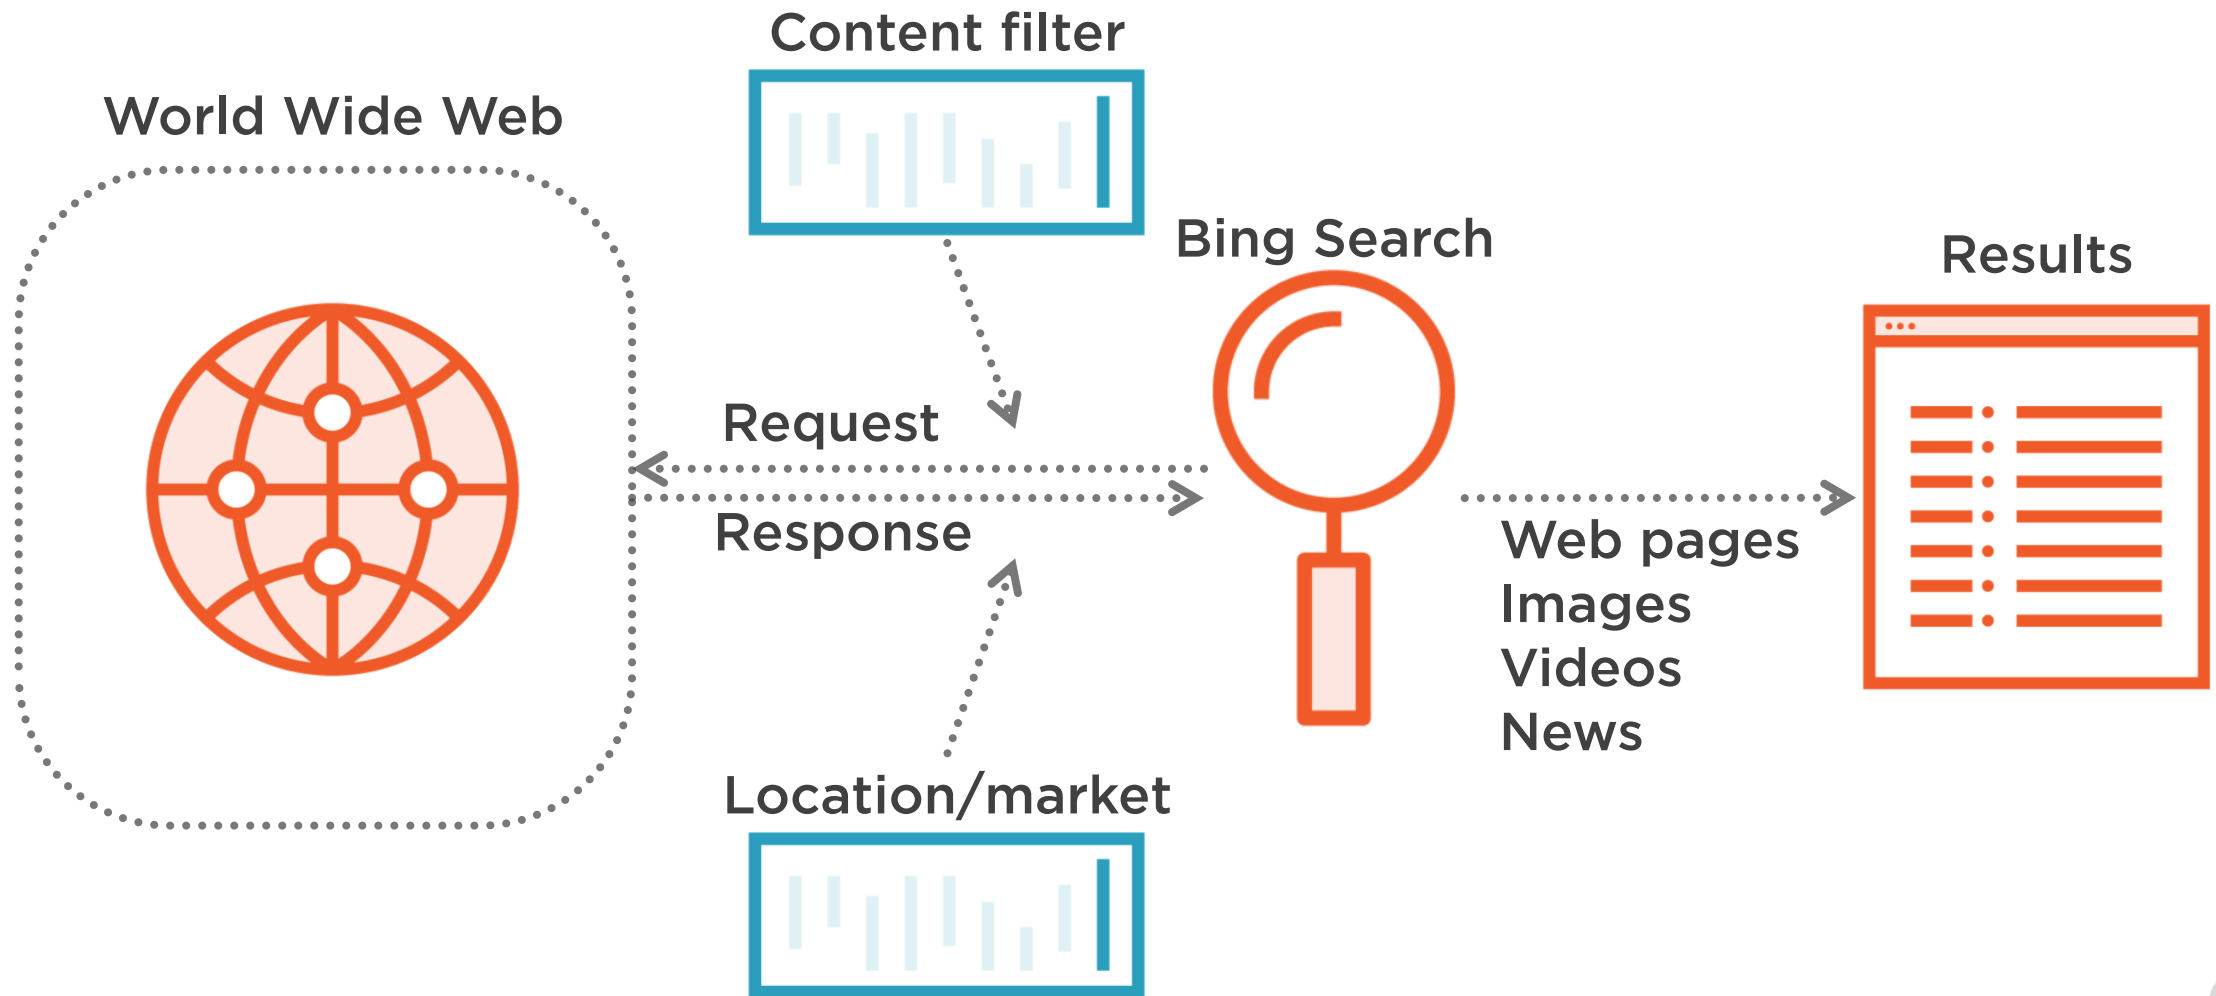

Bing Web Search Flow