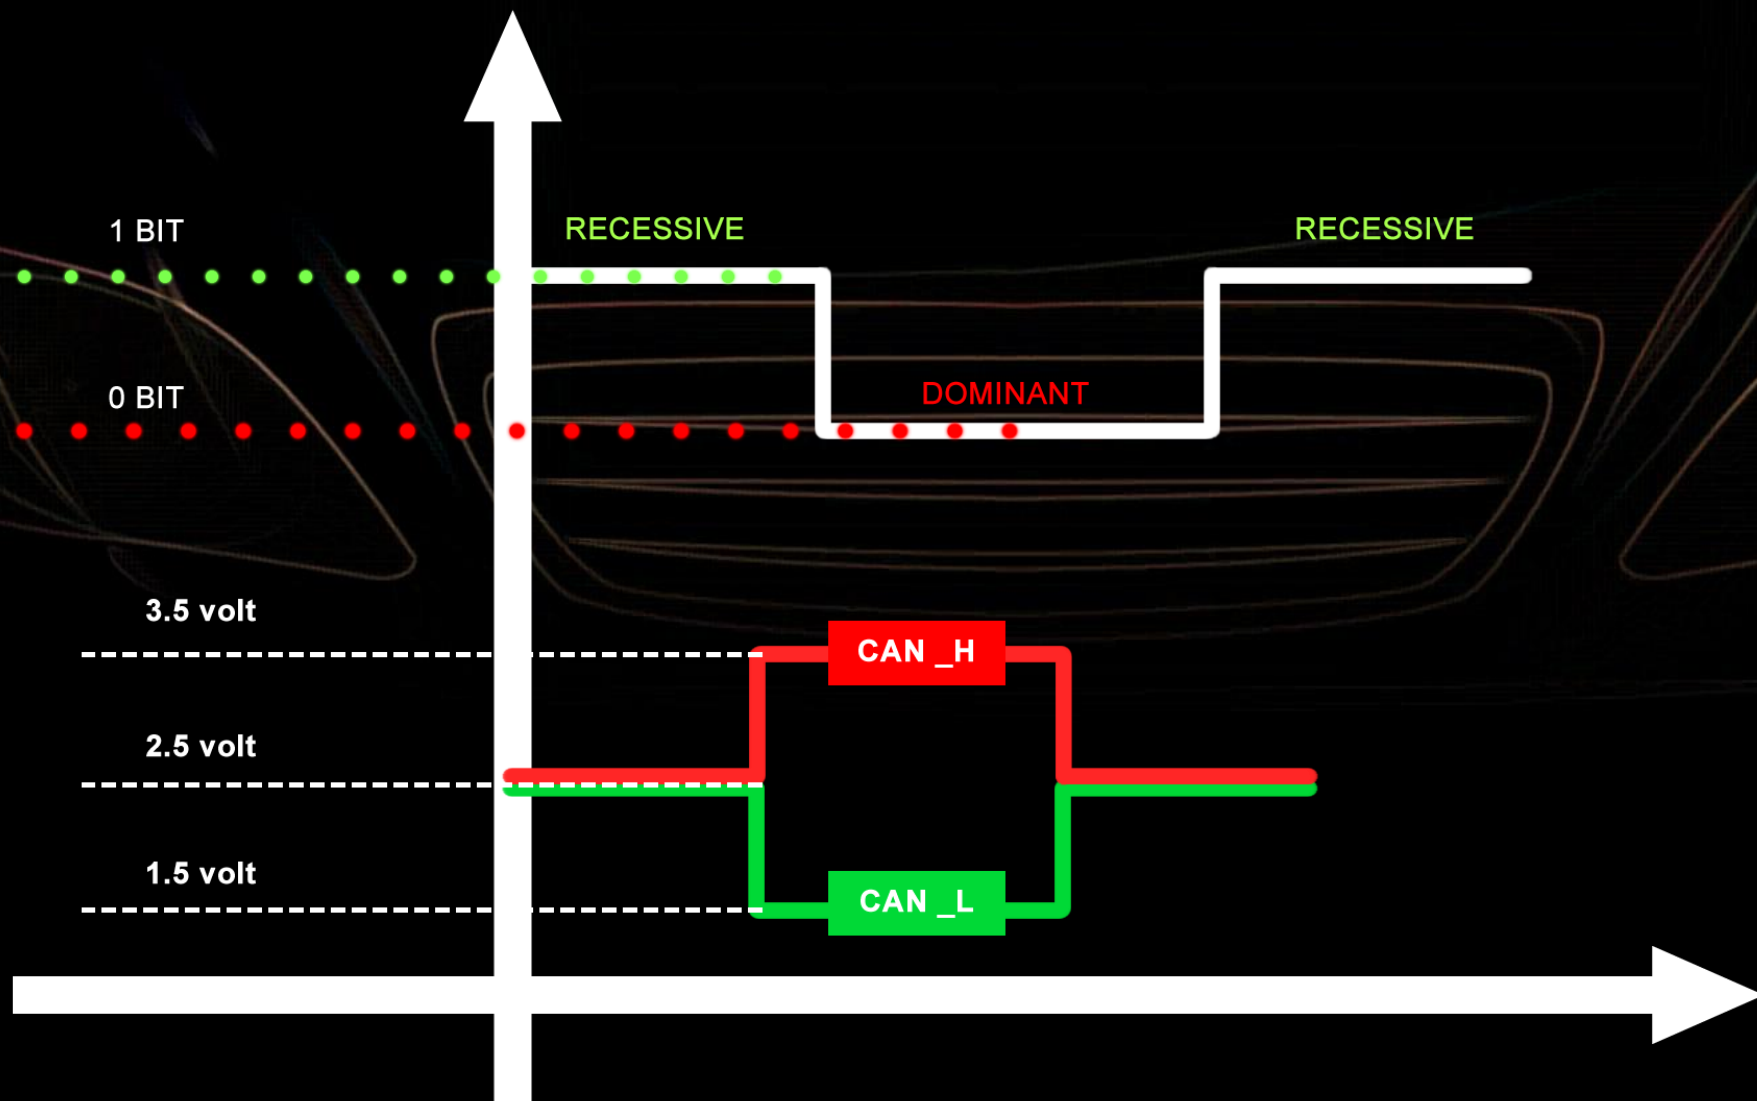

Automobile Hacking and Security

Find vulnerabilities loopholes and security threats in your own vehicle

1.0v

Sending data on CAN BUS

Standard CAN Frame

Sending data on CAN BUS

NODE IDENTIFIER		
Node	Hex	Binary
Node 1	0xF43	111101000011
Node 2	0xEA3	111010100011
Node 3	0xDF3	110111110011

Sending data on CAN BUS

Node	Hex	Binary
Node 1	0xF43	111101000011
Node 2	0xEA3	111010100011
Node 3	0xDF3	110111110011

Sending data on CAN BUS

Node	BUS WIRED AND LOGIC					
Node 1	0	0	0	0	0	1
Node 2	0	1	0	0	1	1
Node 3	1	1	1	0	0	1
CAN BUS	0	0	0	0	0	1