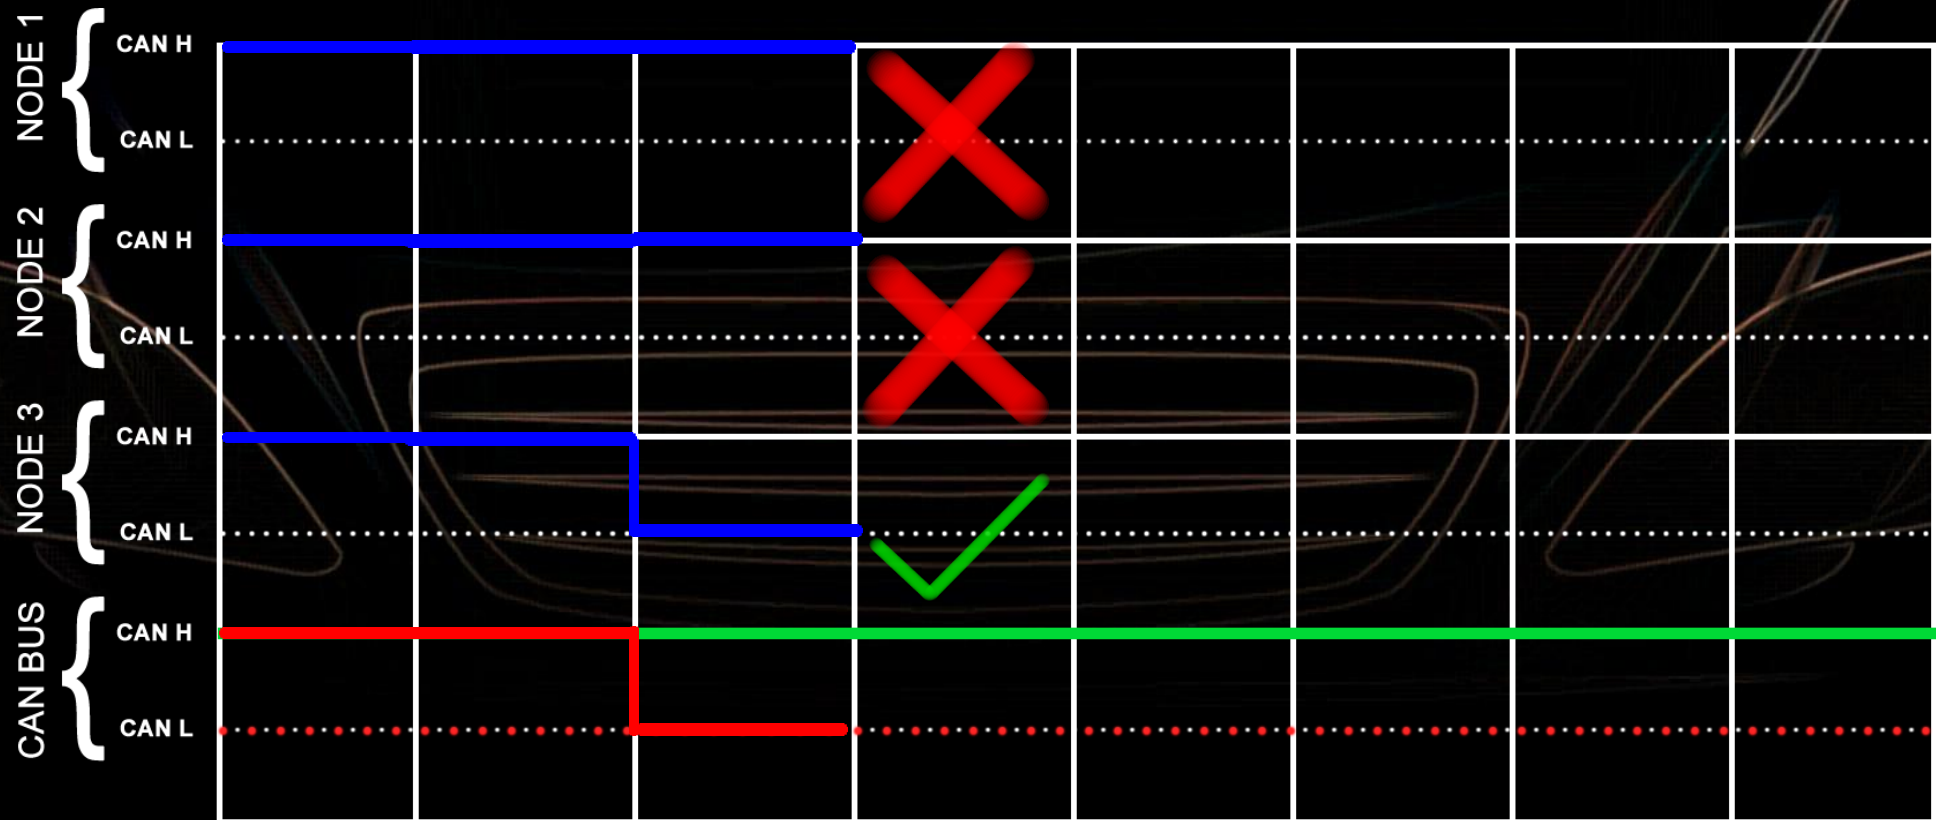

Automobile Hacking and Security

Find vulnerabilities loopholes and security threats in your own vehicle

1.0v

Sending data on CAN BUS

Standard CAN Frame

Sending data on CAN BUS

NODE IDENTIFIER		
Node	Hex	Binary
Node 1	0xF43	111101000011
Node 2	0xEA3	111010100011
Node 3	0xDF3	110111110011

Sending data on CAN BUS

Node	Hex	Binary
Node 1	0xF43	111101000011
Node 2	0xEA3	111010100011
Node 3	0xDF3	110111110011

Sending data on CAN BUS

Node	BUS WIRED AND LOGIC					
Node 1	0	0	0	0	0	1
Node 2	0	1	0	0	1	1
Node 3	1	1	1	0	0	1
CAN BUS	0	0	0	0	0	1