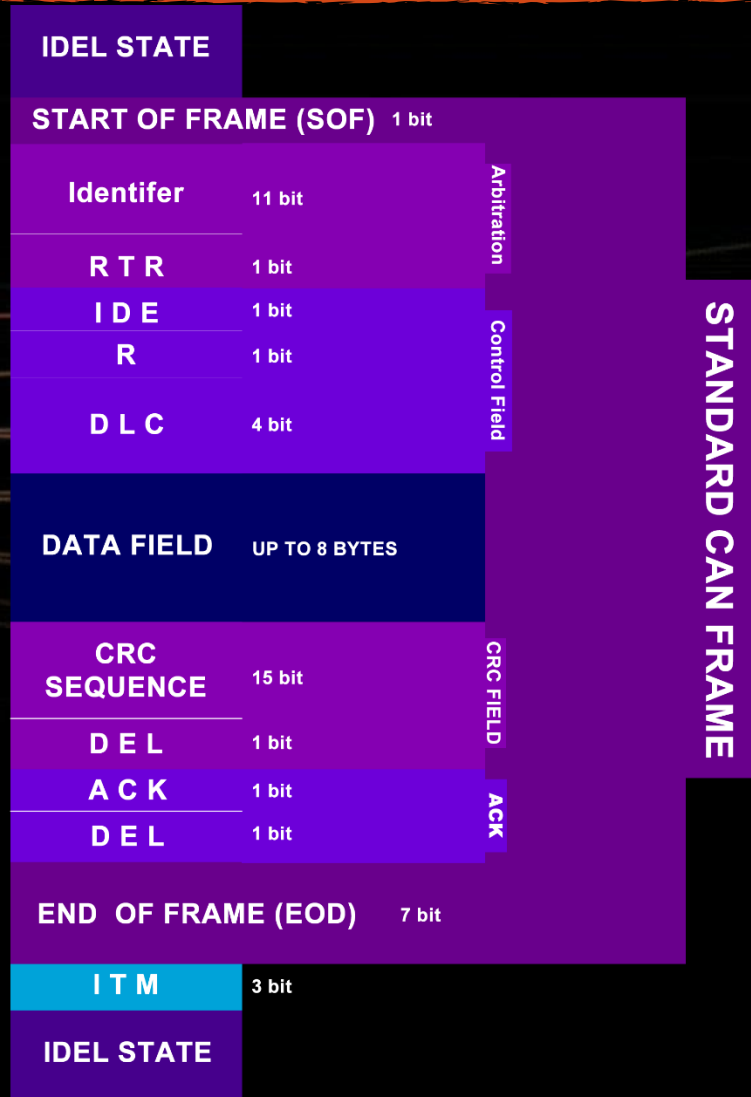

Automobile Hacking and Security

Find vulnerabilities loopholes and security threats in your own vehicle

1.0v

Sending data on CAN BUS

Standard CAN Frame

Sending data on CAN BUS

NODE IDENTIFIER		
Node	Hex	Binary
Node 1	0xF43	111101000011
Node 2	0xEA3	111010100011
Node 3	0xDF3	110111110011

Sending data on CAN BUS

Node	Hex	Binary
Node 1	0xF43	111101000011
Node 2	0xEA3	111010100011
Node 3	0xDF3	110111110011

Sending data on CAN BUS

Node	BUS WIRED AND LOGIC					
Node 1	0	0	0	0	0	1
Node 2	0	1	0	0	1	1
Node 3	1	1	1	0	0	1
CAN BUS	0	0	0	0	0	1