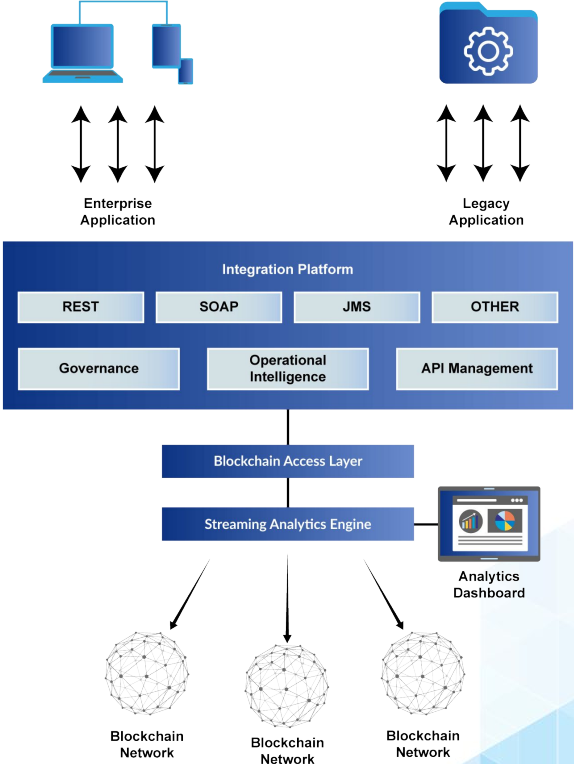

Blockchain Architecture

Blockchain Architecture

Blockchain Architecture

Enterprise and Legacy Applications: Applications that are in development or already implemented in the blockchain solution, and have some extensive features.

Integration Platforms: A layer with different kinds of protocols like the SOAP and REST, governance, and API management.

Blockchain Access layer: It provides the basic features for fetching and writing data to the blockchain.

Analytics Layer: It consists of reporting, dashboard or analytics-based system that provides the analytical result of the final data.

Hyperledger Architecture

THANK YOU!

Any Questions?

Visit

community.blockchain-council.org