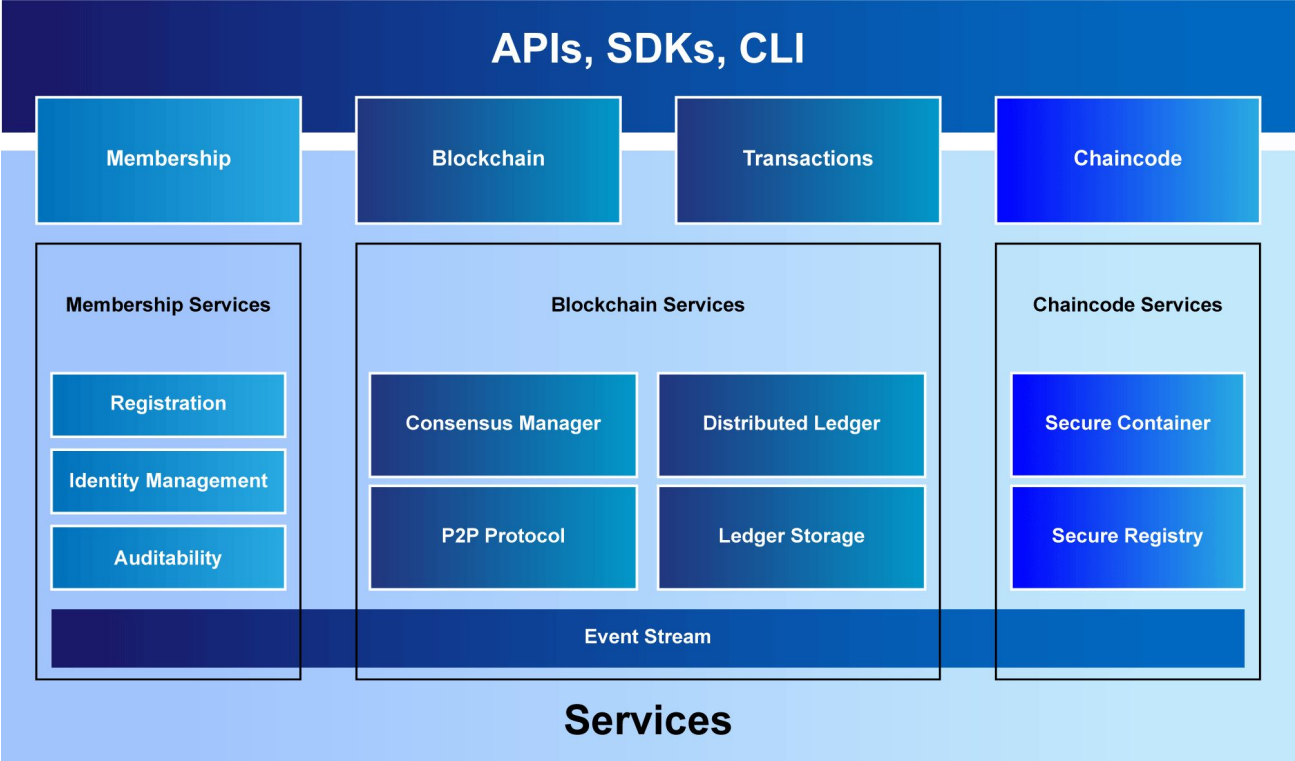

Blockchain Architecture

Blockchain Architecture

Blockchain Architecture

Enterprise and Legacy Applications: Applications that are in development or already implemented in the blockchain solution, and have some extensive features.

Integration Platforms: A layer with different kinds of protocols like the SOAP and REST, governance, and API management.

Blockchain Access layer: It provides the basic features for fetching and writing data to the blockchain.

Analytics Layer: It consists of reporting, dashboard or analytics-based system that provides the analytical result of the final data.

Hyperledger Architecture

THANK YOU!

Any Questions?

Visit

community.blockchain-council.org