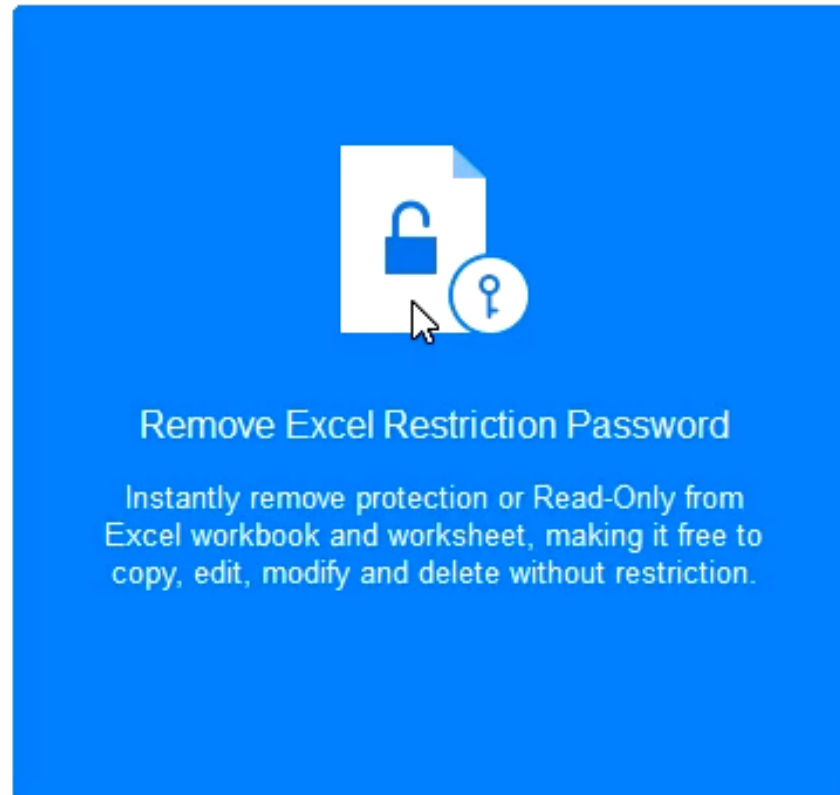

Step- 2

- ❖ Open PassFab for excel and choose the option to unlock sheets