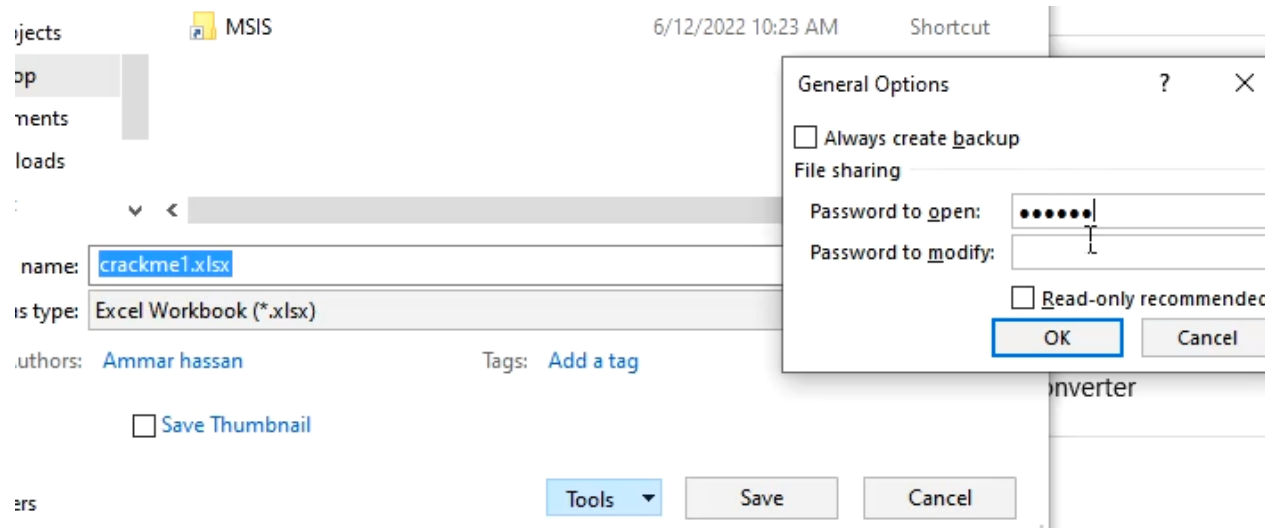

Step- 1

❖ Prepare a password protected excel file

Go to properties and in the Security tab, you can apply a password