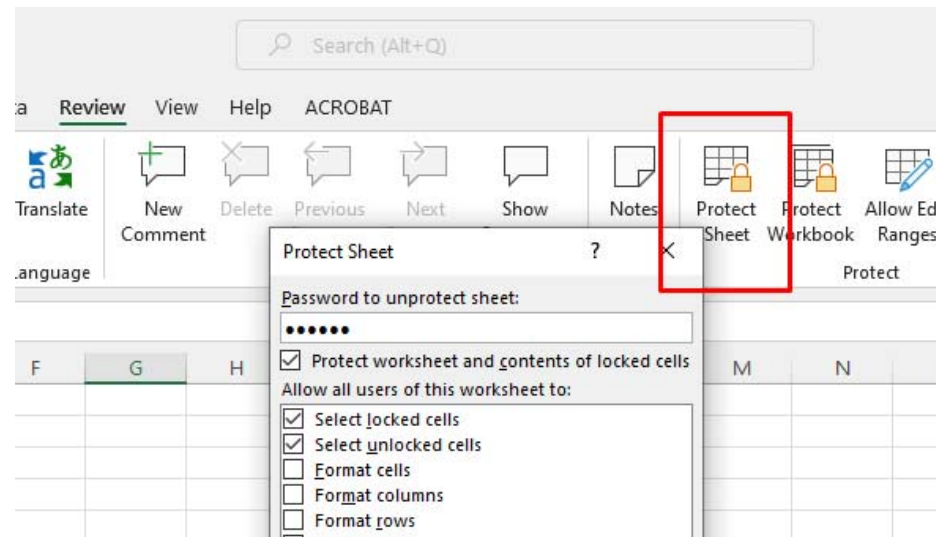

Copy

Remove Excel Sheet Protection

Step- 1

- ❖ You can protect a sheet from the review tab in Excel. A protected sheet limits any modification in the sheet

Go to Review tab then select the option to protect sheet, Give it a Password